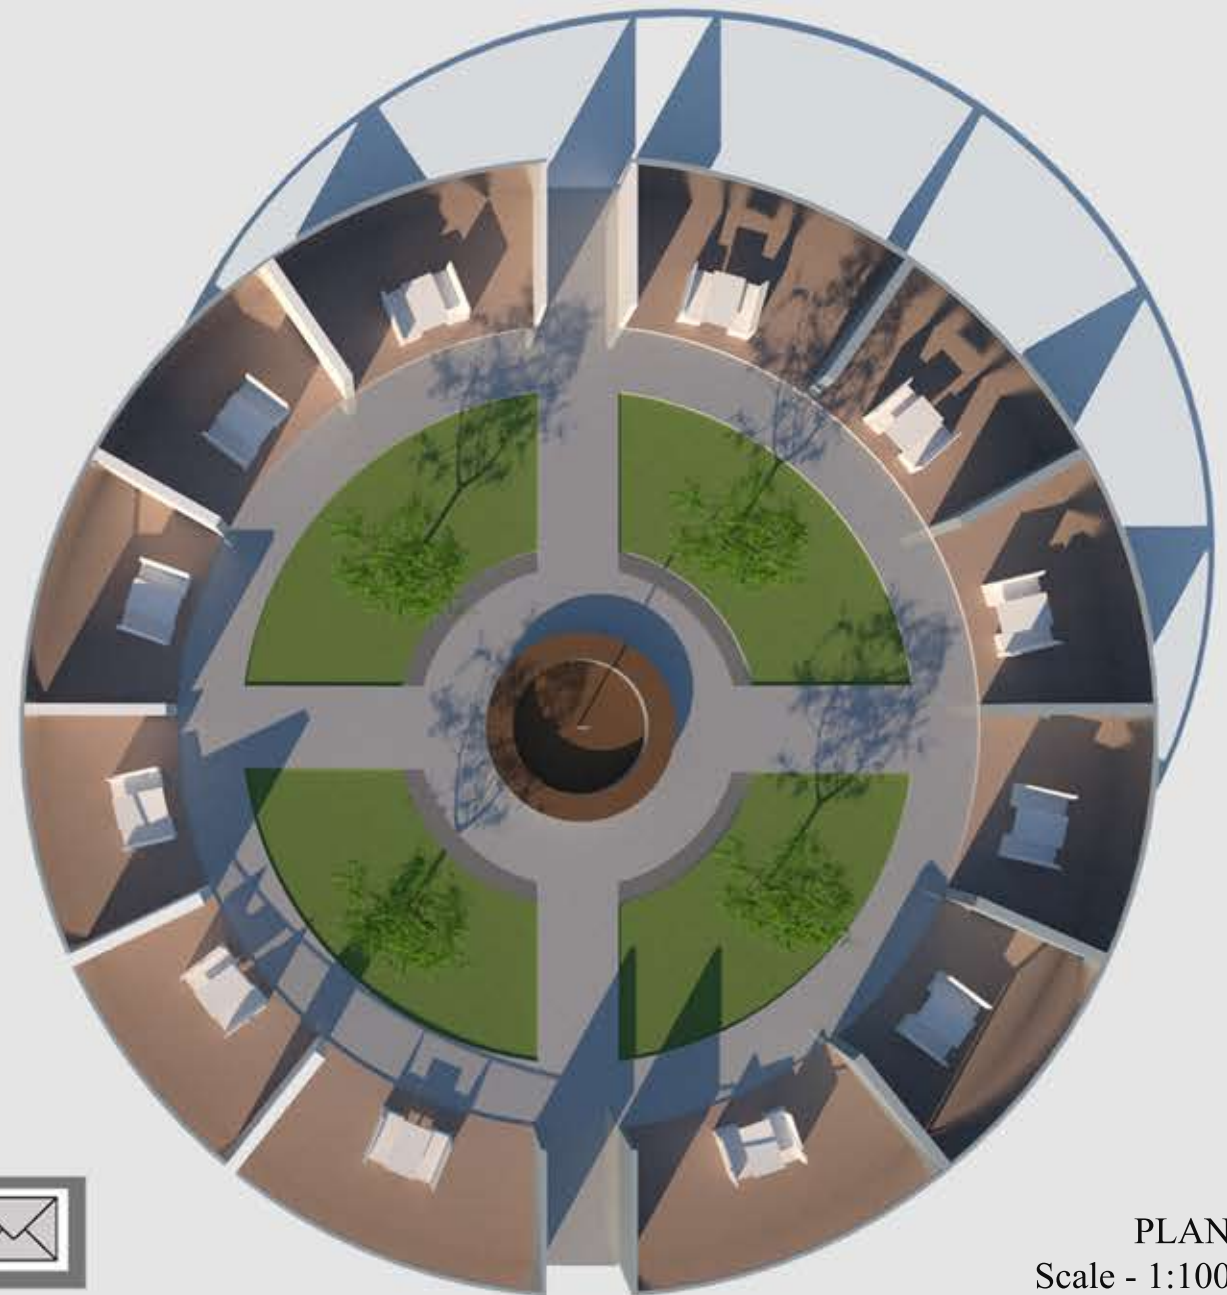

LETTER DROP

Communication is a part of day to day life. We communicate with each other through different mediums. There has been a continuous development on the methods of communication and this has raised by technology so high that it has enclosed us in digital screens. We have been lost in this reel world that we build which end up isolating us. Counteracting this we have approached to built a room which will encourage the use of letter in a form of writing communication between the user in an stimulating and unusual way.

The function of the space in and around runs in such a way that it will encourage people to grab a pen and write down their thoughts...

HOW WOULD YOU FEEL IF YOU DOESN'T KNOW WHOM YOU ARE TALKING TO BUT STILL FEEL CONNECTED?

The space consists of a cafe which acts as a gathering place to invite people to the letter drop room. The cafe is enclosed by rooms on both side. One side is where people will write a letter for the first time. And the other side will be a reply area room where replies from the letter written by stranger will be placed. This way people will often come and get involved with this letter chain. The letters will be store in a locker which is a part of the wall. The wall will be punctured and lockers is placed on the punctured walls.

View of sitting area from the center

The letters will be store in a locker which is a part of the wall.

Section
Scale-1:50