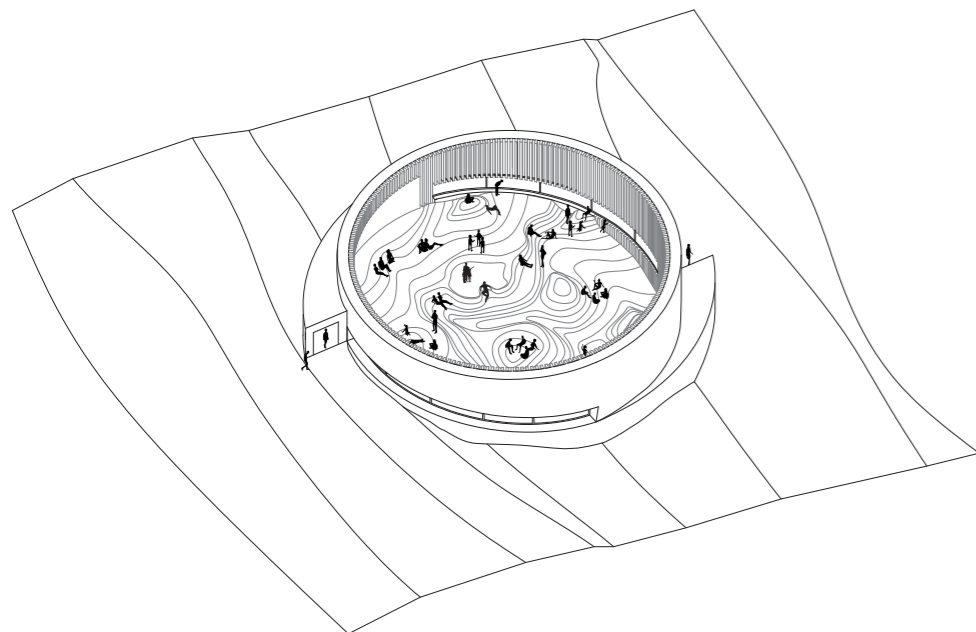

FLEX' CIRCLE

SIT IN SMALL GROUPS

GATHER FOR MEETINGS AND DEBATES

COMMUNICATE WITH YOUR BODY - DANCE !

Flex' Circle is a room without function. That's why it is perfect for communication : a space where people have nothing else to do than interact with each other because they are in the same room.

With a wall thickness of 70 centimeters, Flex' Circle begins with complicating the signal emission for digital communication. The wooden stripes on the walls allow a good acoustic treatment. Its circular shape deletes the possibility to be left alone in a corner so that people have no choice but to enjoy being together. Its floor, a wavy slope, divides the space into zones without physical partition. The windows, located close to the floor level, encourage people to bend down to have a look, and eventually sit after. Every architectural choice was made so that nothing needs to be added to use the room.

Flex' Circle is an ideal room where different types of communication in many contexts are possible through its spacial flexibility. From making small talk with one person, to debating important subjects in a bigger group or even use your body as a medium to communicate your good mood, everything is an option, let's just TALK about it !