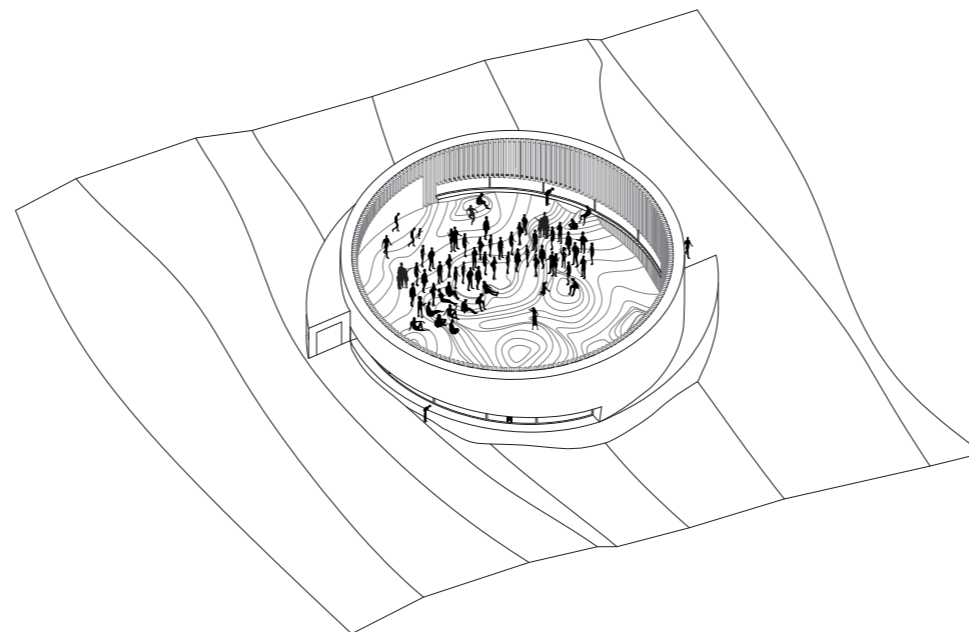

FLEX' CIRCLE

SIT IN SMALL GROUPS

GATHER FOR MEETINGS AND DEBATES

COMMUNICATE WITH YOUR BODY - DANCE !

Flex' Circle is a room without function. That's why it is perfect for communication : a space where people have nothing else to do than interact with each other because they are in the same room.

With a wall thickness of 70 centimeters, Flex' Circle begins with complicating the signal emission for digital communication. The wooden stripes on the walls allow a good acoustic treatment. Its circular shape deletes the possibility to be left alone in a corner so that people have no choice but to enjoy being together. Its floor, a wavy slope, divides the space into zones without physical partition. The windows, located close to the floor level, encourage people to bend down to have a look, and eventually sit after. Every architectural choice was made so that nothing needs to be added to use the room.

Flex' Circle is an ideal room where different types of communication in many contexts are possible through its spacial flexibility. From making small talk with one person, to debating important subjects in a bigger group or even use your body as a medium to communicate your good mood, everything is an option, let's just TALK about it !