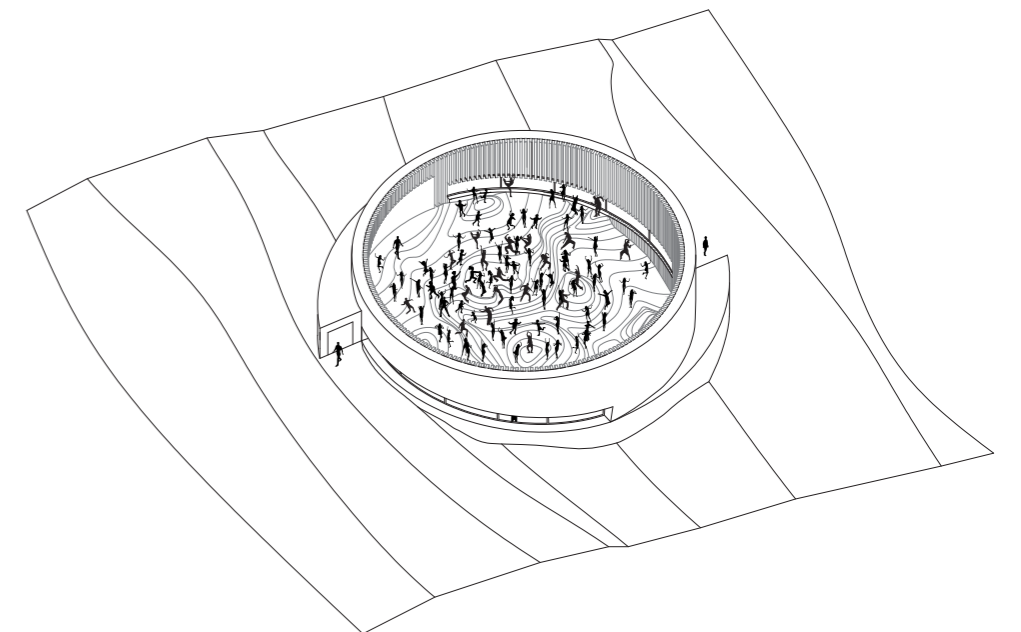

FLEX' CIRCLE

SIT IN SMALL GROUPS

GATHER FOR MEETINGS AND DEBATES

COMMUNICATE WITH YOUR BODY - DANCE !

Flex' Circle is a room without function. That's why it is perfect for communication : a space where people have nothing else to do than interact with each other because they are in the same room.

With a wall thickness of 70 centimeters, Flex' Circle begins with complicating the signal emission for digital communication. The wooden stripes on the walls allow a good acoustic treatment. Its circular shape deletes the possibility to be left alone in a corner so that people have no choice but to enjoy being together. Its floor, a wavy slope, divides the space into zones without physical partition. The windows, located close to the floor level, encourage people to bend down to have a look, and eventually sit after. Every architectural choice was made so that nothing needs to be added to use the room.

Flex' Circle is an ideal room where different types of communication in many contexts are possible through its spacial flexibility. From making small talk with one person, to debating important subjects in a bigger group or even use your body as a medium to communicate your good mood, everything is an option, let's just TALK about it !