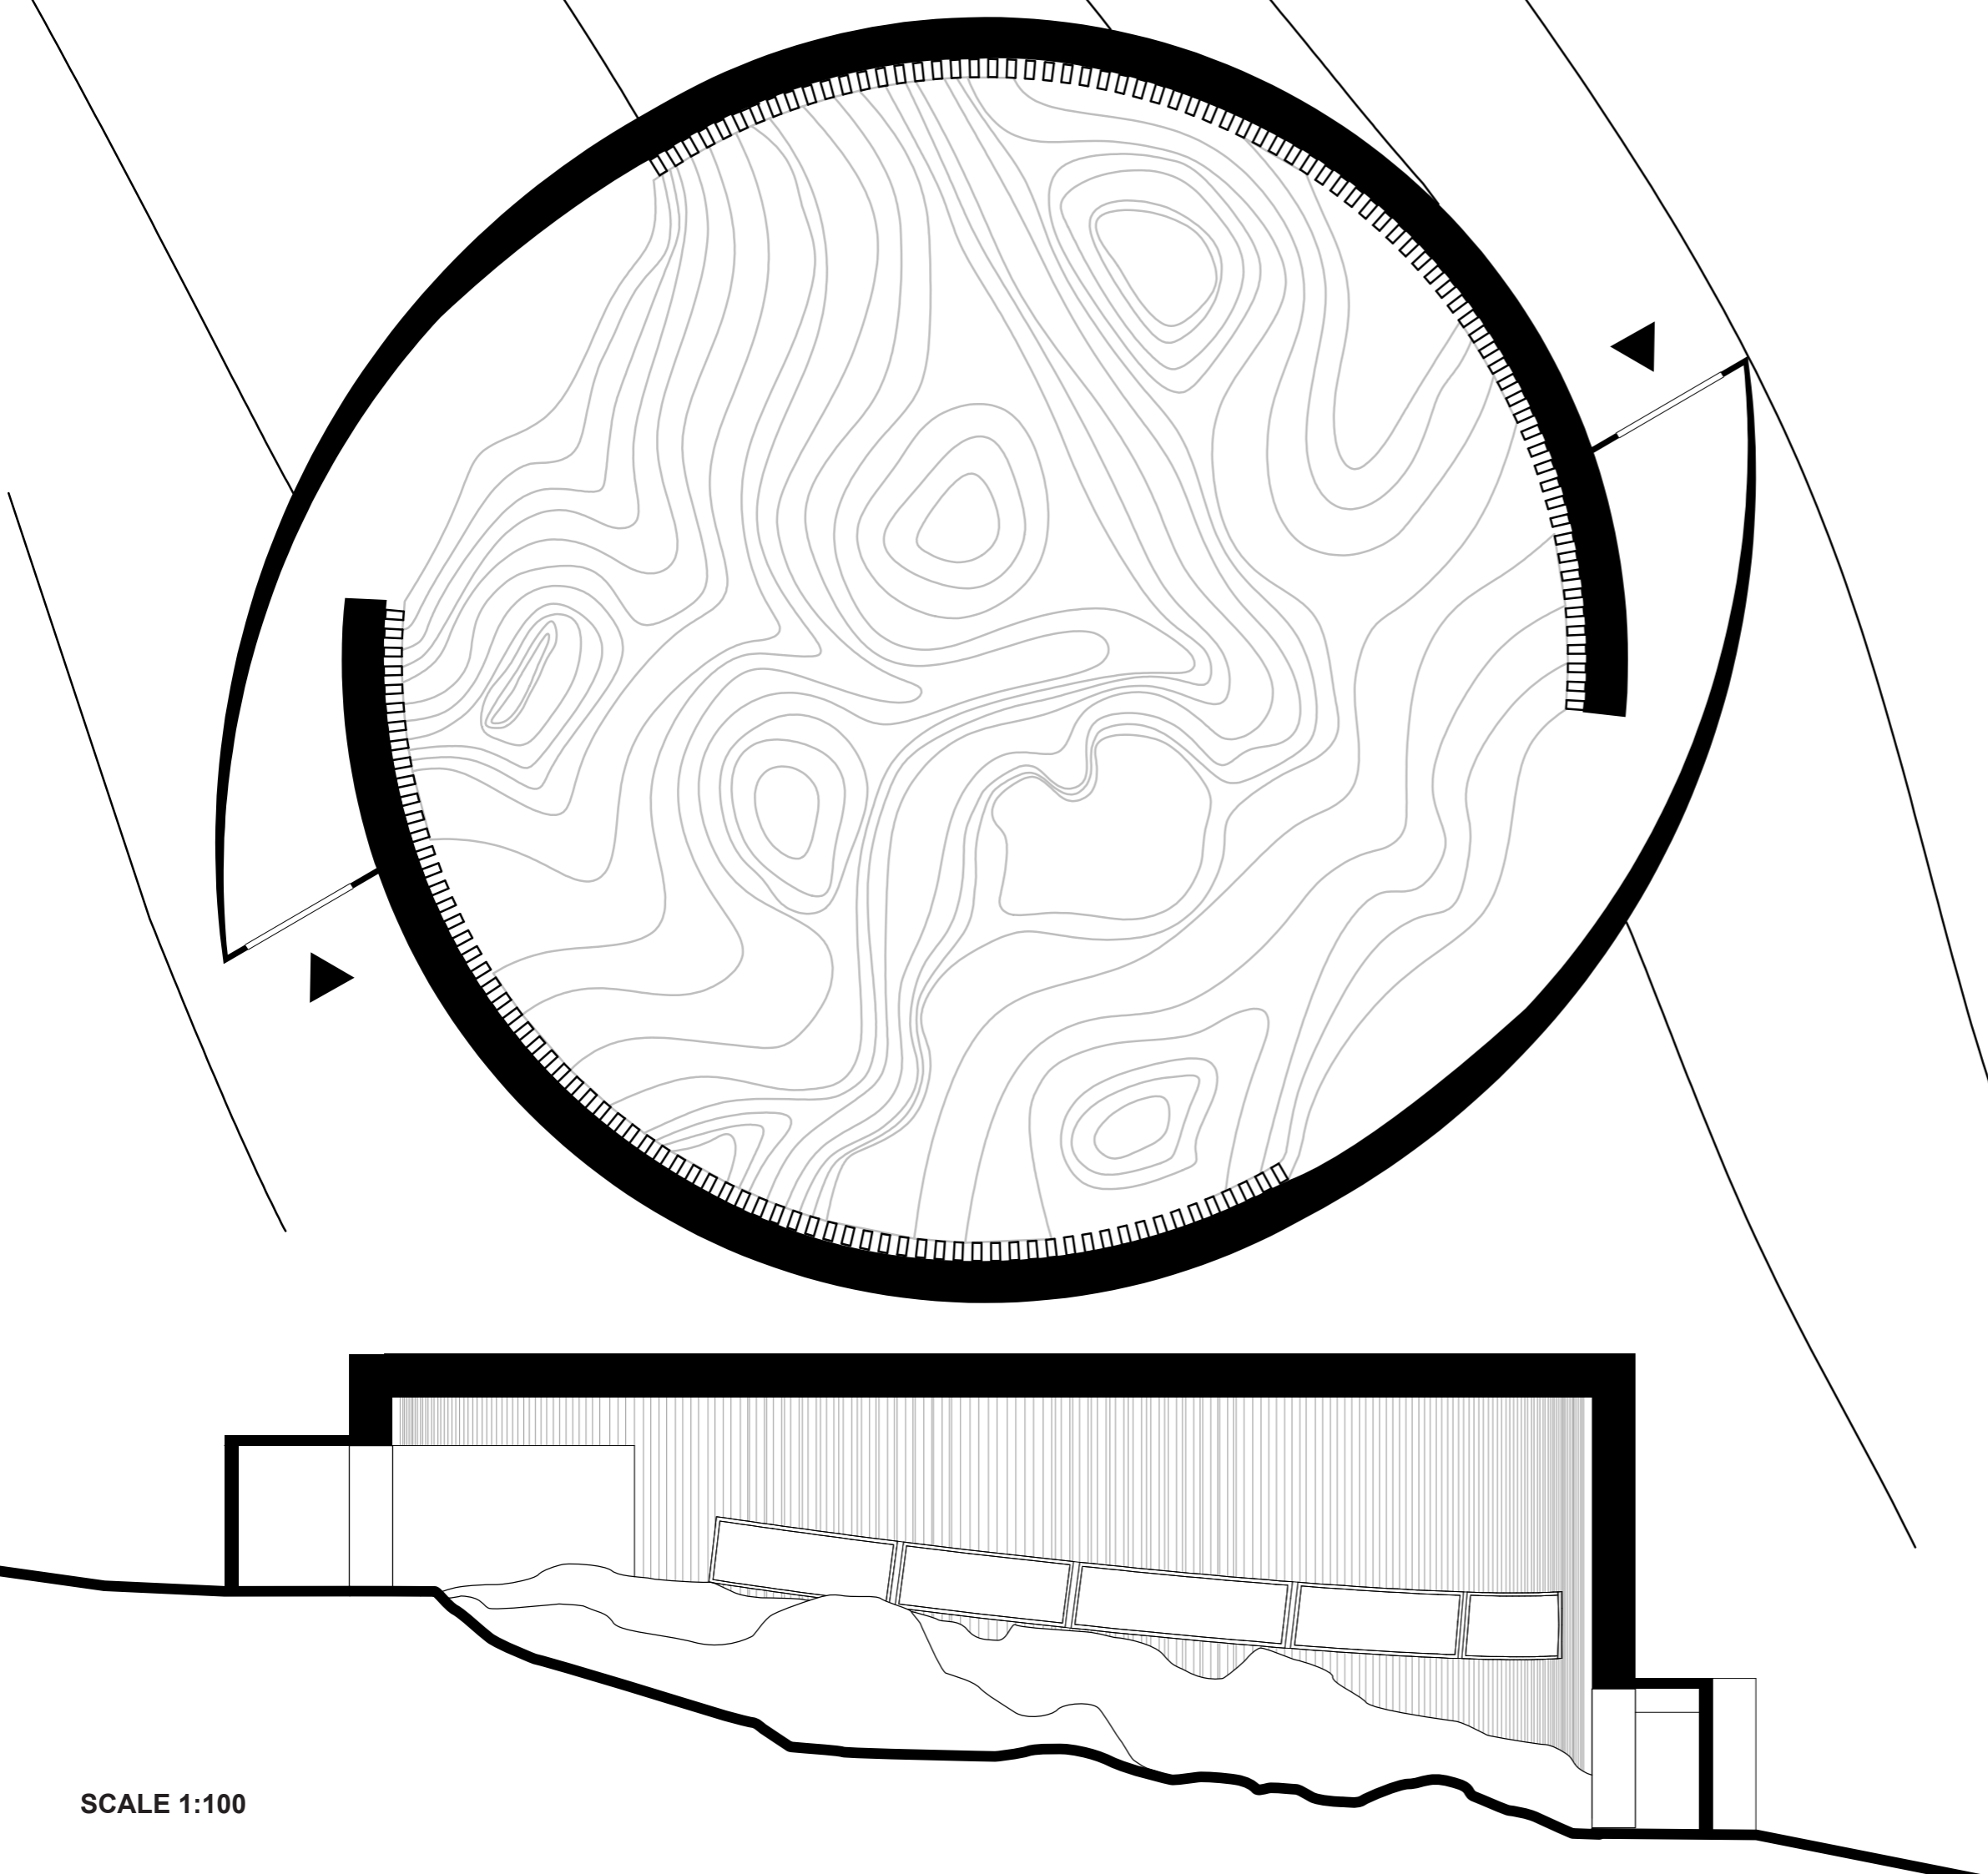

FLEX' CIRCLE

SIT IN SMALL GROUPS

GATHER FOR MEETINGS AND DEBATES

COMMUNICATE WITH YOUR BODY - DANCE !

Flex' Circle is a room without function. That's why it is perfect for communication : a space where people have nothing else to do than interact with each other because they are in the same room.

With a wall thickness of 70 centimeters, Flex' Circle begins with complicating the signal emission for digital communication. The wooden stripes on the walls allow a good acoustic treatment. Its circular shape deletes the possibility to be left alone in a corner so that people have no choice but to enjoy being together. Its floor, a wavy slope, divides the space into zones without physical partition. The windows, located close to the floor level, encourage people to bend down to have a look, and eventually sit after. Every architectural choice was made so that nothing needs to be added to use the room.

Flex' Circle is an ideal room where different types of communication in many contexts are possible through its spacial flexibility. From making small talk with one person, to debating important subjects in a bigger group or even use your body as a medium to communicate your good mood, everything is an option, let's just TALK about it !