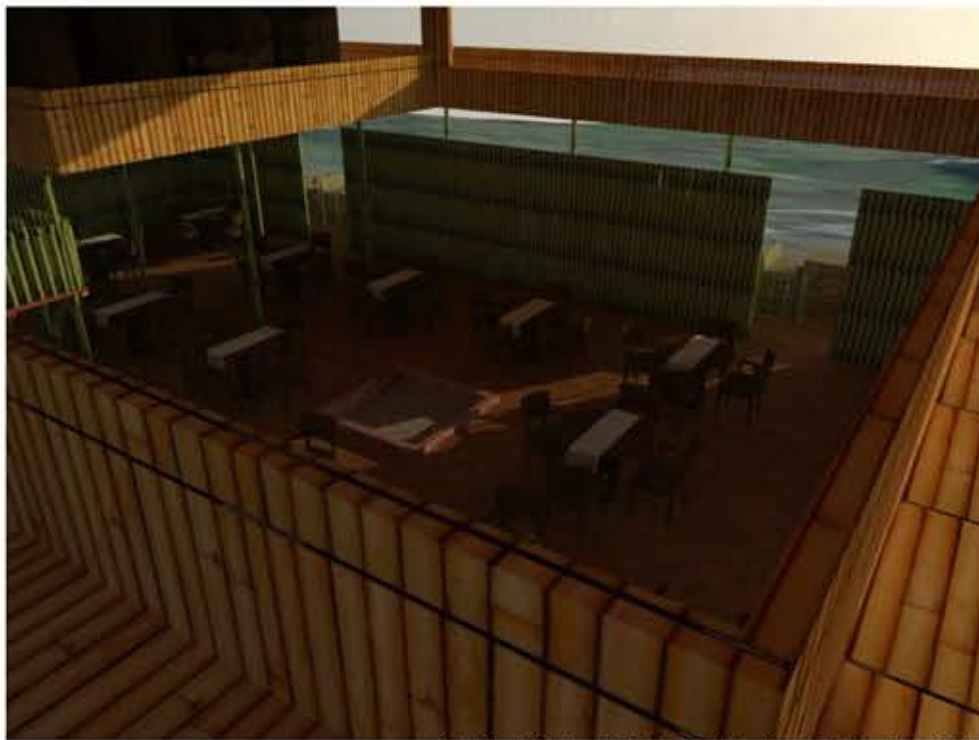

LIBRARY

LIBRARY

CANTEEN

- OPENNESS
- BEING TRANSPARENT WITH NATURE
- YET LIVING IN UNDER A ROOF
- RESPONSIVE TO THE PICTURESQUE VIEW
- A MINISCULE WATER BODY-
SOUND OF WATER FLOWING

- MATERIALS-
LOCALLY AVAILABLE STONE,
BAMBOO, GLASS
- LIBRARY ON BAMBOO STILTS.
- G+1 STRUCTURE- MAX. HT.-6M

ENTRANCE

CANTEEN

VIEW FROM THE CANTEEN KITCHEN

CANTEEN VIEW-EARLY MORNING

LIBRARY OVERLOOKING CANTEEN

VIEW FROM THE OUTDOOR SEATING

VIEW FROM LIBRARY

VIEW FROM THE OUTSIDE OF LIBRARY

VIEW OF THE SITE