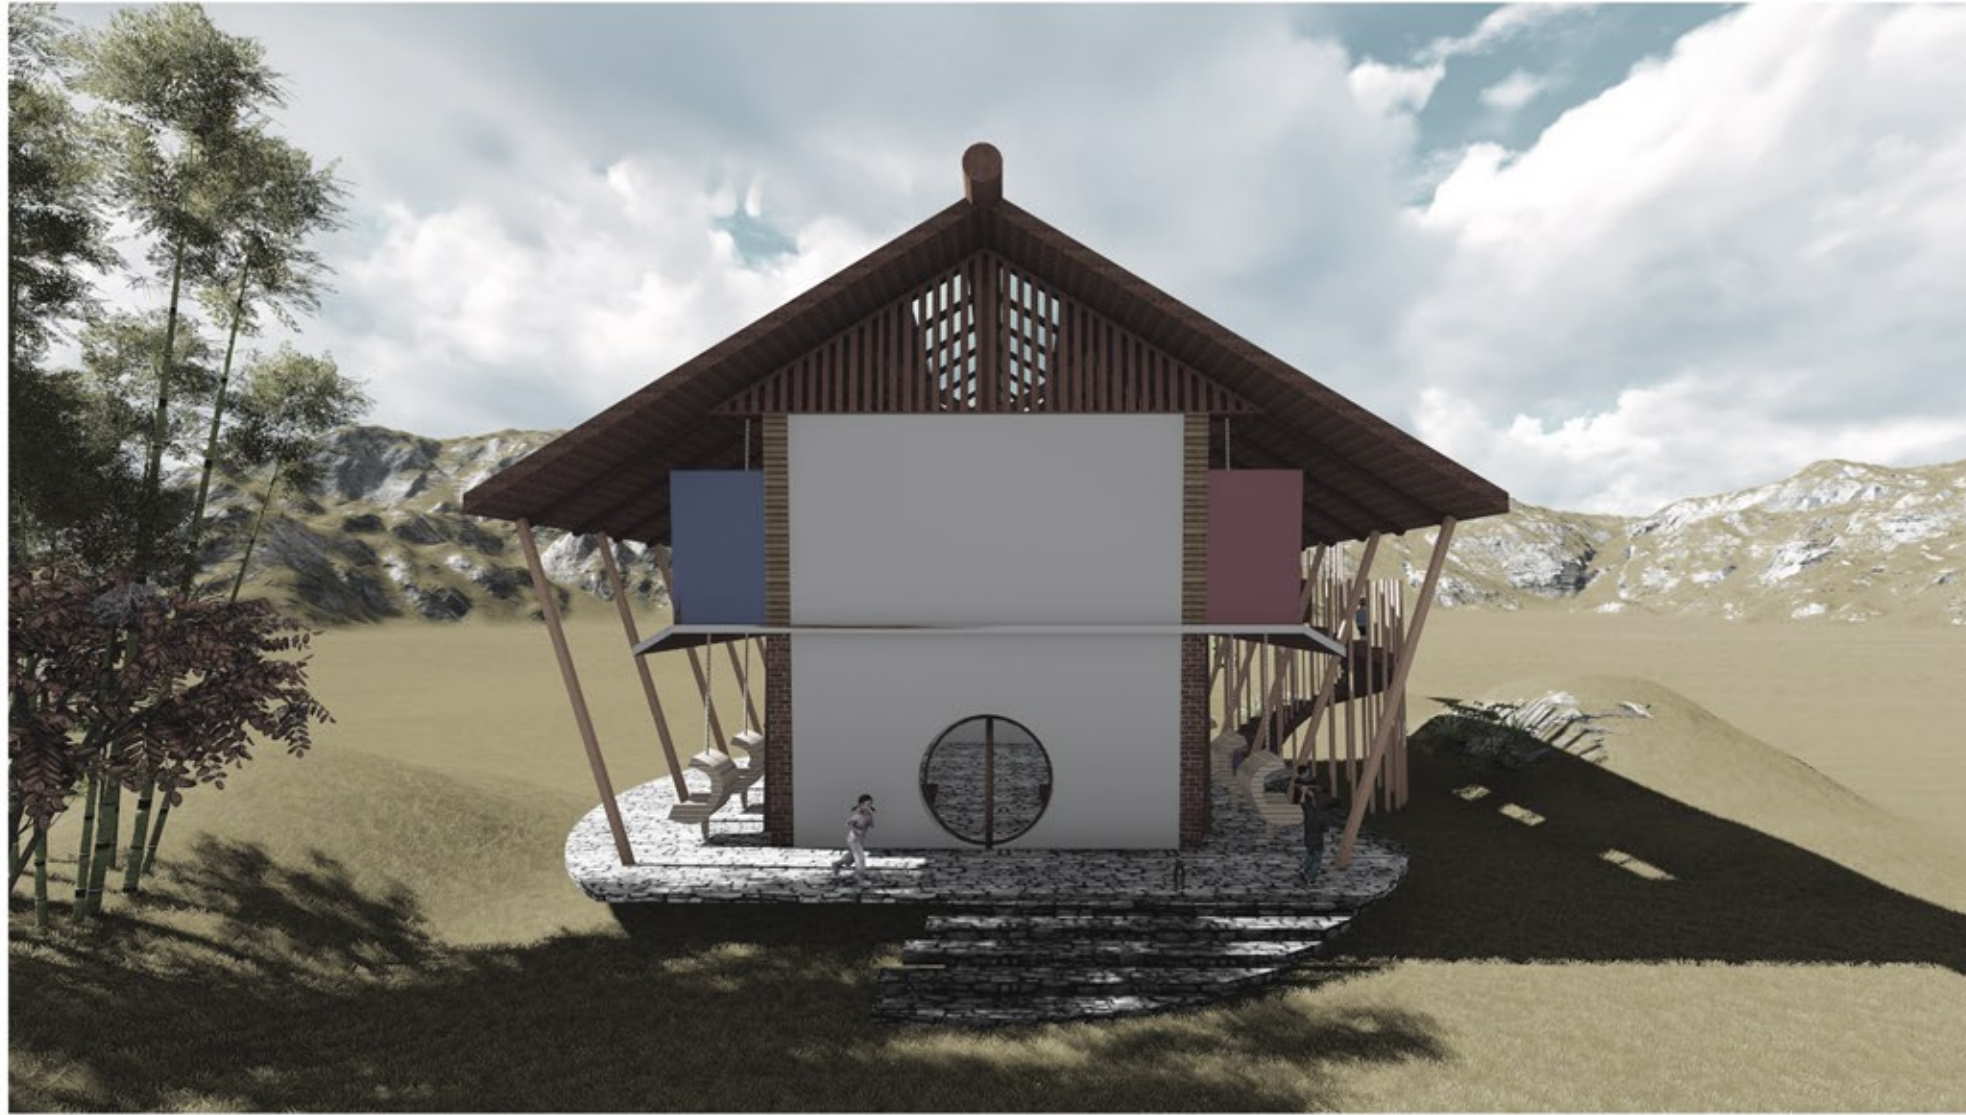

# THE FRAMES OF FORKLORE

A functional void, flexible to accommodate varying uses ranging from a common gathering place to a cafe, an open learning space to a library is the essence of the design. Equipped with minimal furniture, transformable windows serving as eating and reading tables, the double storeyed space adds imagination to fascinating world of a child. The louvered windows create a space transition from fully enveloped space in winters to an open space in summers. They facilitate entry of light with restricted air flow, air flow with controlled daylight, a complete enclosure or fully nature breathin space. The appeal lie in it's floating structure on stone diamond piers, combination of primary colors and geometries, ringed entry, bamboo swings, staircase swing and all the space to move around.

The idea was to concieve an economic and thermal comfort all the year round. this has been done by use of double roof, free standing walls,

bamboo partitions and stone slabs. while roof and wall suffice ventilation, the materials bond locals to the building. The design approach generates local job oppurtunities, making use of local traditional skills to produce the best suited solution. expansive use of bamboo and timber allows for much needed insulation between 2 floors. The horizontol roof projection of ground floor further

adds to the effect by restricting vertical transmission of sound. earth berms on site add to the effect by arresting surrounding noise.

Visual and psychic intergration has been evolved through use of a vertical slit that allows noise dissipation from canteen into exterior and at the same time creates a sense of caution amidst people sitting in cafe.

The design permits a visual intergration of 2 seperate activities and yet establish a physical connectivity.