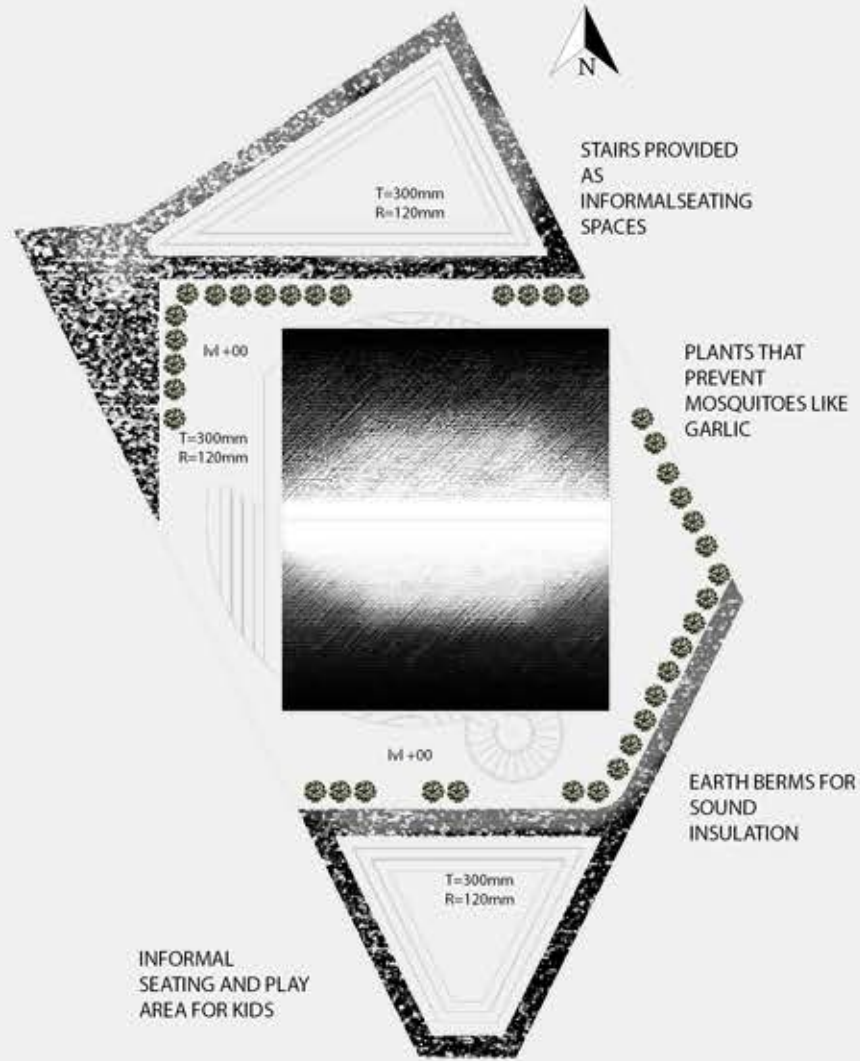

THE FRAMES OF FORKLORE