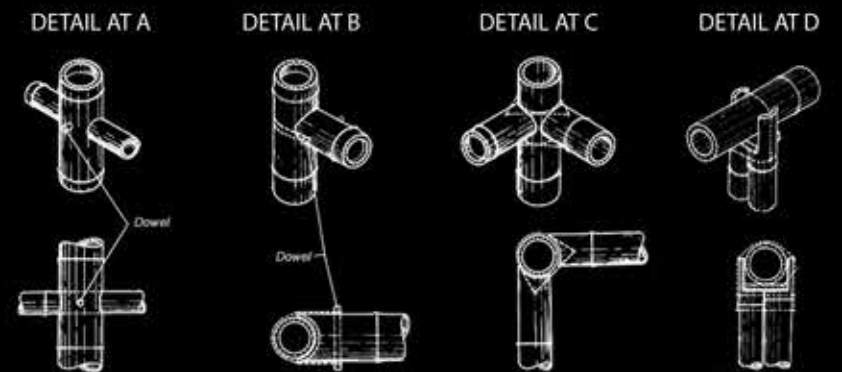

The design permits a visual intergration of 2 seperate activities and yet establish a physical connectivity.

## JOINERY DETAILS