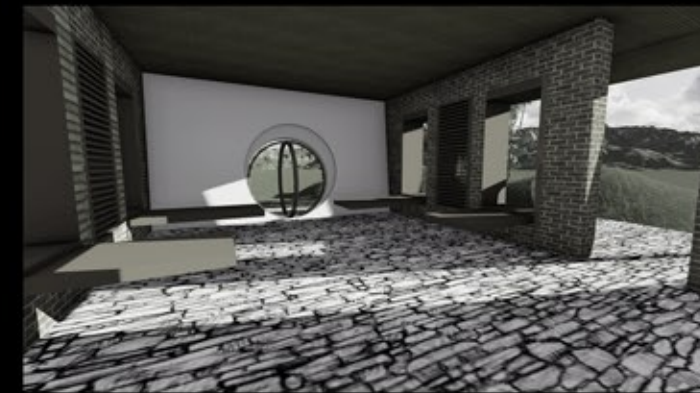

# THE FRAMES OF FORKLORE

A functional void, flexible to accommodate varying uses ranging from a common gathering place to a cafe, an open learning space to a library is the essence of the design. Equipped with minimal furniture, transformable windows serving as eating and reading tables, the double storeyed space adds imagination to fascinating world of a child. The louvered windows create a space transition from fully enveloped space in winters to an open space in summers. They facilitate entry of light with restricted air flow, air flow with controlled daylight, a complete enclosure or fully nature breathin space. The appeal lie in it's floating structure on stone diamond piers, combination of primary colors and geometries, ringed entry, bamboo swings, staircase swing and all the space to move around.

The idea was to concieve an economic and thermal comfort all the year round. this has been done by use of double roof, free standing walls,

bamboo partitions and stone slabs. while roof and wall suffice ventilation, the materials bond locals to the building. The design approach generates local job oppurtunities, making use of local traditional skills to produce the best suited solution. expansive use of bamboo and timber allows for much needed insulation between 2 floors. The horizontol roof projection of ground floor further

adds to the effect by restricting vertical transmission of sound. earth berms on site add to the effect by arresting surrounding noise.

Visual and psychic intergration has been evolved through use of a vertical slit that allows noise dissipation from canteen into exterior and at the same time creates a sense of caution amidst people sitting in cafe.

The design permits a visual intergration of 2 seperate activities and yet establish a physical connectivity.