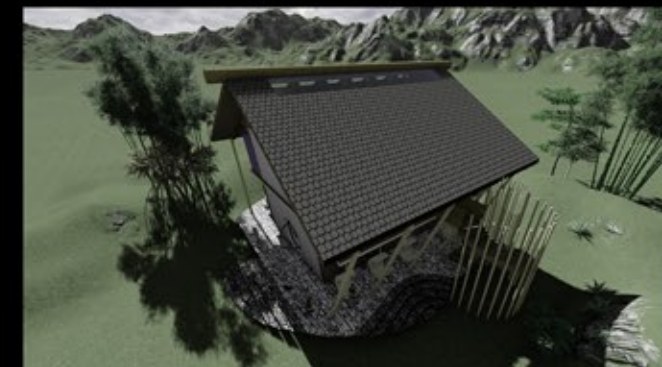

# THE FRAMES OF FORKLORE

A functional void, flexible to accommodate varying uses ranging from a common gathering place to a cafe, an open learning space to a library is the essence of the design. Equipped with minimal furniture, transformable windows serving as eating and reading tables, the double storeyed space adds imagination to fascinating world of a child. The louvered windows create a space transition from fully enveloped space in winters to an open space in summers. They facilitate entry of light with restricted air flow, air flow with controlled daylight, a complete enclosure or fully nature breathin space. The appeal lie in it's floating structure on stone diamond piers, combination of primary colors and geometries, ringed entry, bamboo swings, staircase swing and all the space to move around.

The idea was to concieve an economic and thermal comfort all the year round. this has been done by use of double roof, free standing walls,

bamboo partitions and stone slabs. while roof and wall suffice ventilation, the materials bond locals to the building. The design approach generates local job oppurtunities, making use of local traditional skills to produce the best suited solution. expansive use of bamboo and timber allows for much needed insulation between 2 floors. The horizontol roof projection of ground floor further

adds to the effect by restricting vertical transmission of sound. earth berms on site add to the effect by arresting surrounding noise.

Visual and psychic intergration has been evolved through use of a vertical slit that allows noise dissipation from canteen into exterior and at the same time creates a sense of caution amidst people sitting in cafe.

The design permits a visual intergration of 2 seperate activities and yet establish a physical connectivity.