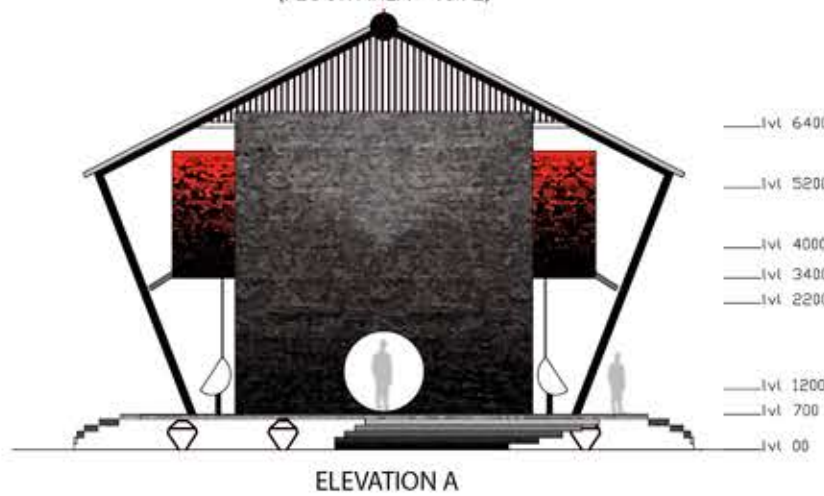

THE FRAMES OF FORKLORE