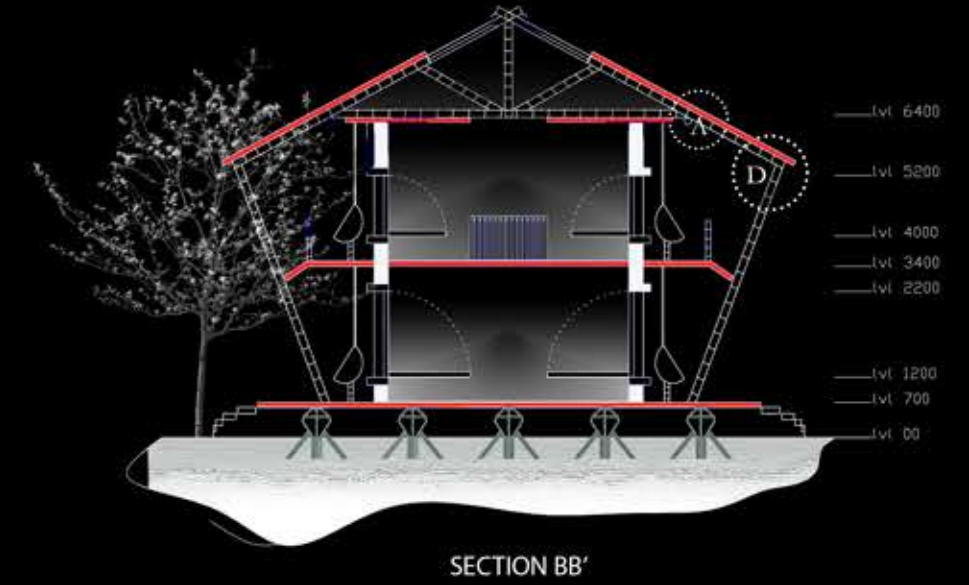

THE FRAMES OF FORKLORE