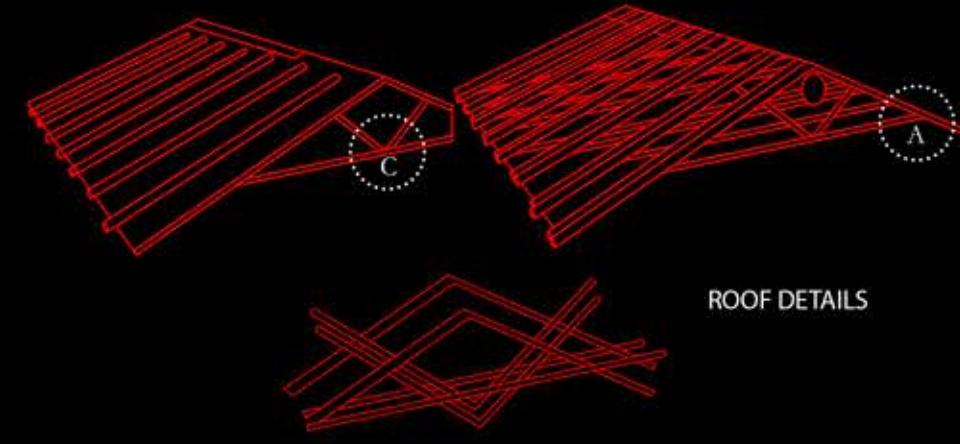

THE FRAMES OF FORKLORE