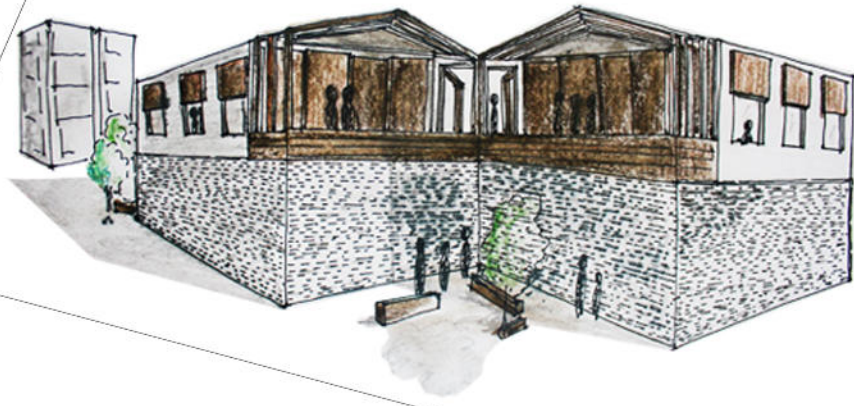

SCALE 1:500

CONCEPT

TEAM 3238

SCALE 1:200

NORTH

SOUTH

SCALA 1:200

FROM THE STILTS TO THE WOOD COVERED PASSAGE

BASE OF STONES

SMALL WINDOWS

COVERED TERRACE

SLIDING DOORS

TEAM 3238