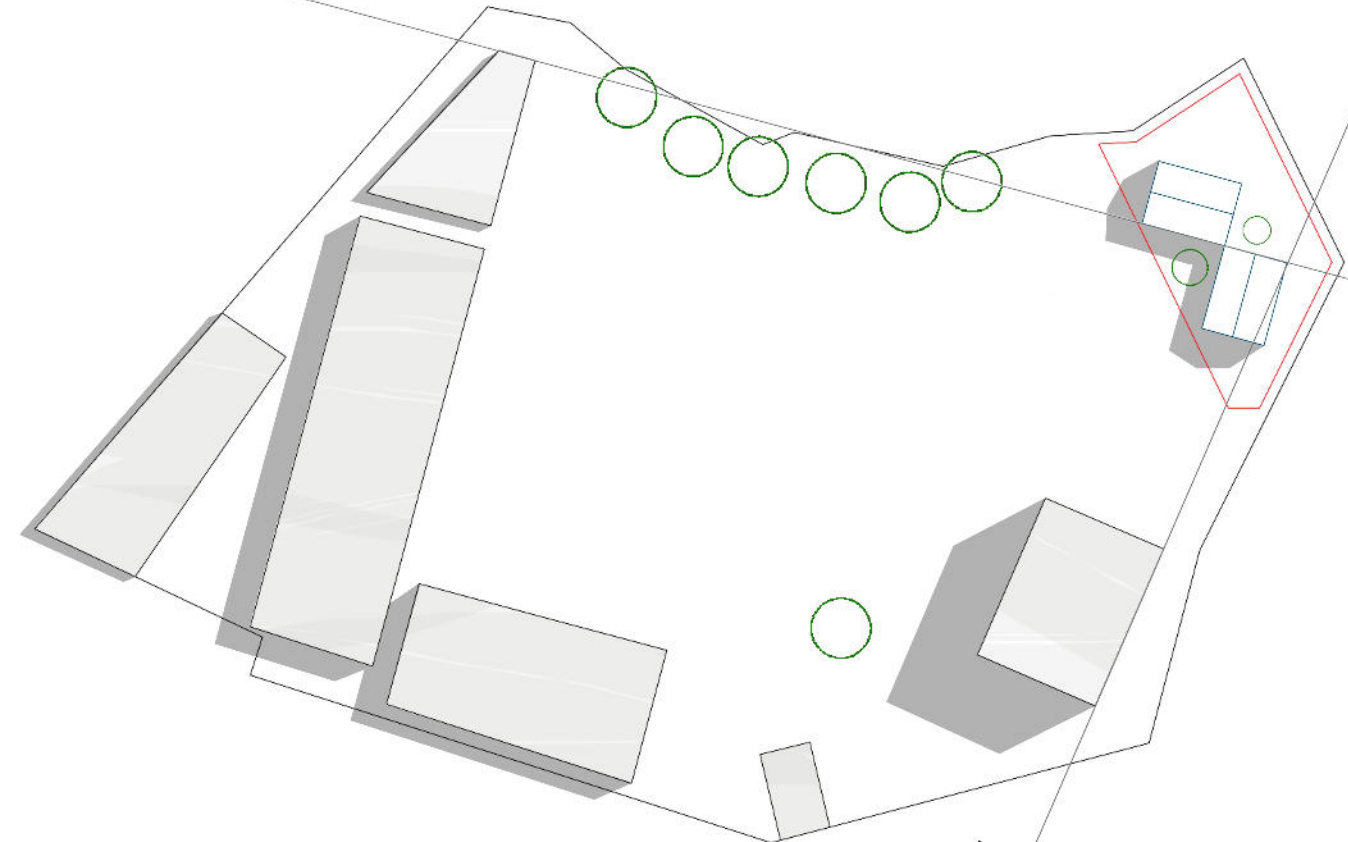

SCALE 1:500

CONCEPT

TEAM 3238

SCALE 1:200

NORTH

SOUTH

SCALA 1:200

FROM THE STILTS TO THE WOOD COVERED PASSAGE

BASE OF STONES

SMALL WINDOWS

COVERED TERRACE

SLIDING DOORS

TEAM 3238