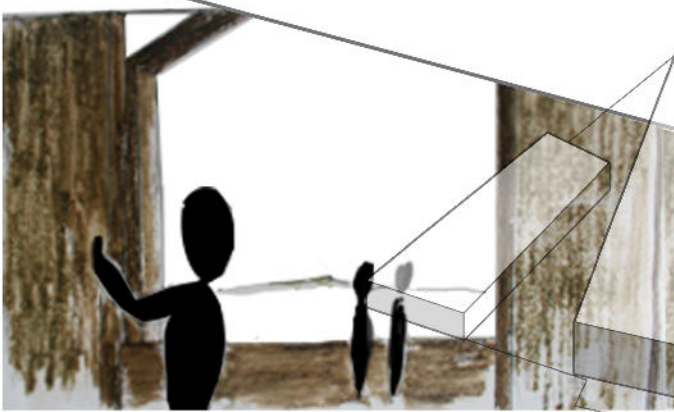

SCALE 1:500

CONCEPT

TEAM 3238

SCALE 1:200

NORTH

SOUTH

SCALA 1:200

FROM THE STILTS TO THE WOOD COVERED PASSAGE

BASE OF STONES

SMALL WINDOWS

COVERED TERRACE

SLIDING DOORS

TEAM 3238