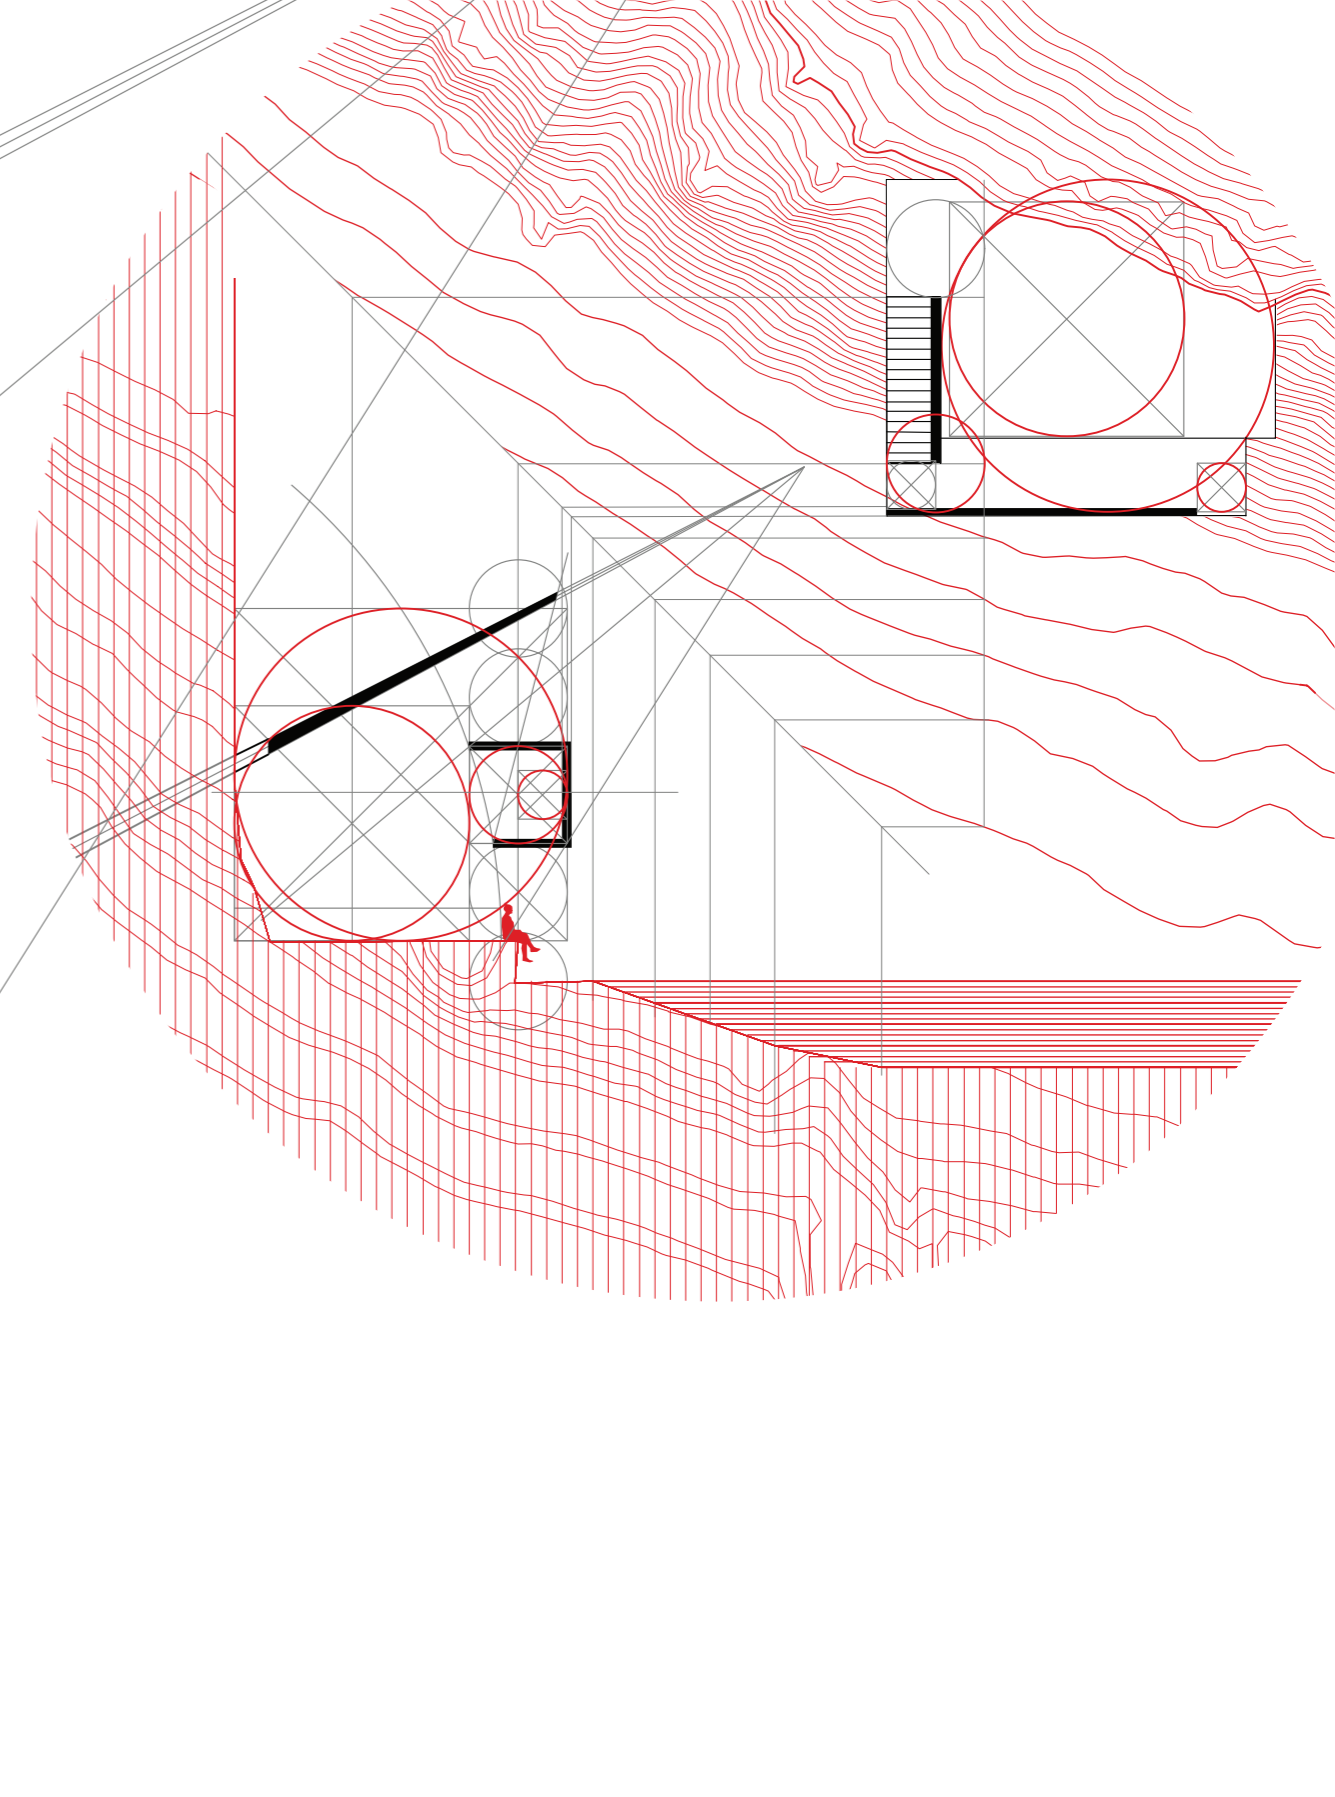

scale 1/50

scale 1/200

Composition I/X

The House Without Function is Space. Three tectonic elements are combined to provide a shelter in a natural environment. Different scales emerge from a simple Intersection. The House without function is neither inside nor outside, it intends to be a continuum between the body and the surroundings.