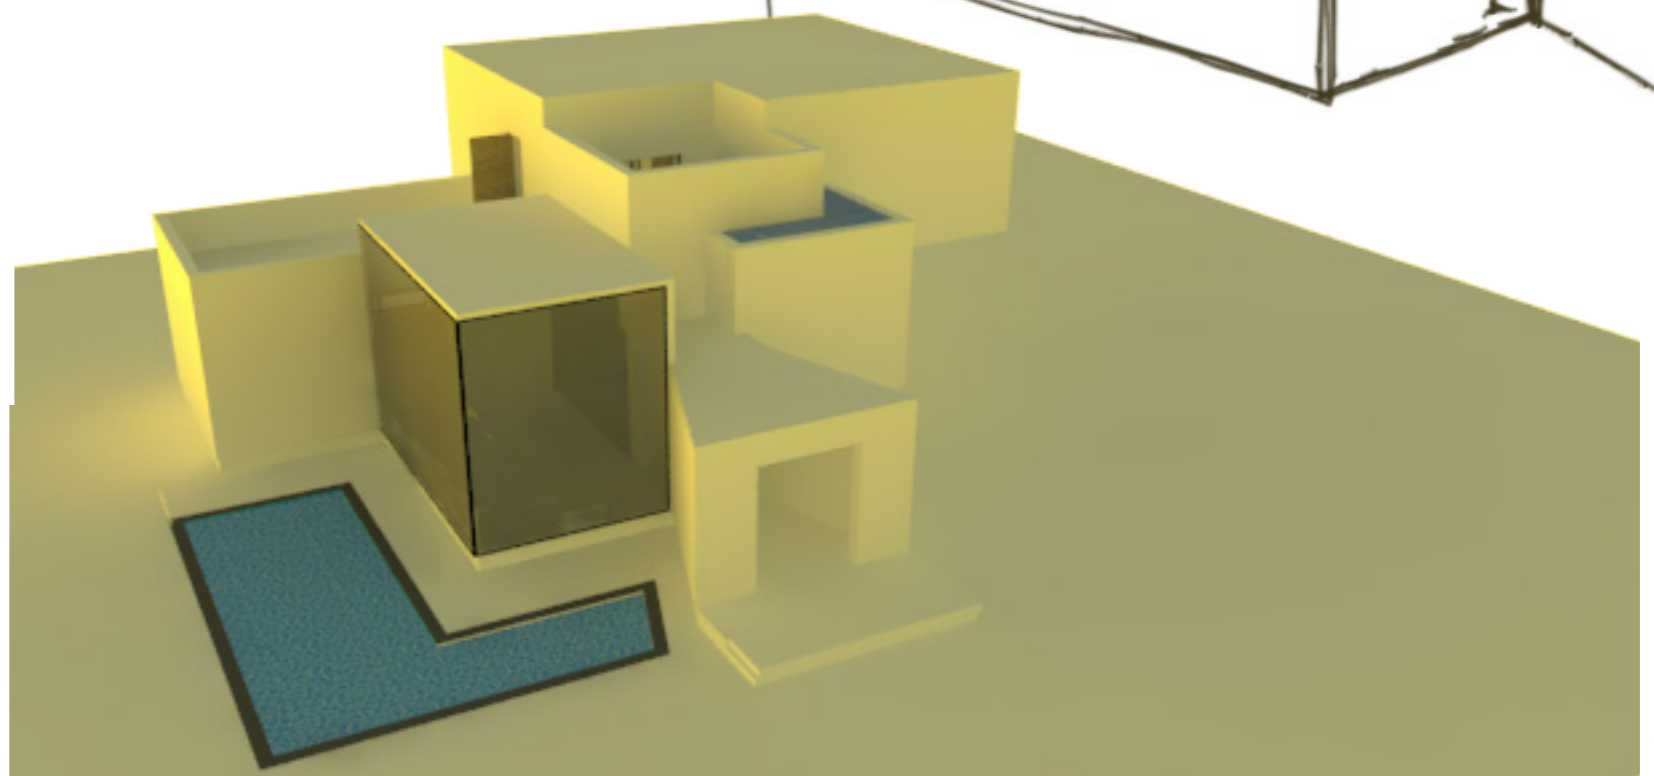

The Joint Box

A "BOX" is a vacant sensual space ,
 space is beauty of mind ,
 mind is creation of thought
 thought are reflection of inner beauty
 beauty the first sense
 sence is the nature
 and adoration of nature iS "JOINT"

The secret to brilliant poetry lies in its gradual and uninterrupted flow from one verse to the other. Similarly this ease needs to be translated into spaces and the way their functions mingle.

The Joint Box concept encompasses various concepts to achieve this ease in its design. Another aspect of poetry that brings it to life is its communication of emotions. Emotions arise from Nature, and instantaneously give presence to the space.

The Joint Box aims to achieve emotions in the occupied space
 - A space well defined by straight lines.

The motion within the space reflects the evolution of emotion through a walk from a scared space to a slit of desire and beauty, with the edge of priority for path, either towards a glass with square with ups and down or toward silence of nature, leading toward the serenity of placid room ending with the wholeness of space for freedom, maturity, relaxation and dreams

FRONT VIEW

Section X-X

Sectional views

SECTIONAL VIEW B-B

SECTIONAL VIEW A-A

BIRD EYE VIEW

SECTIONAL VIEW C-C