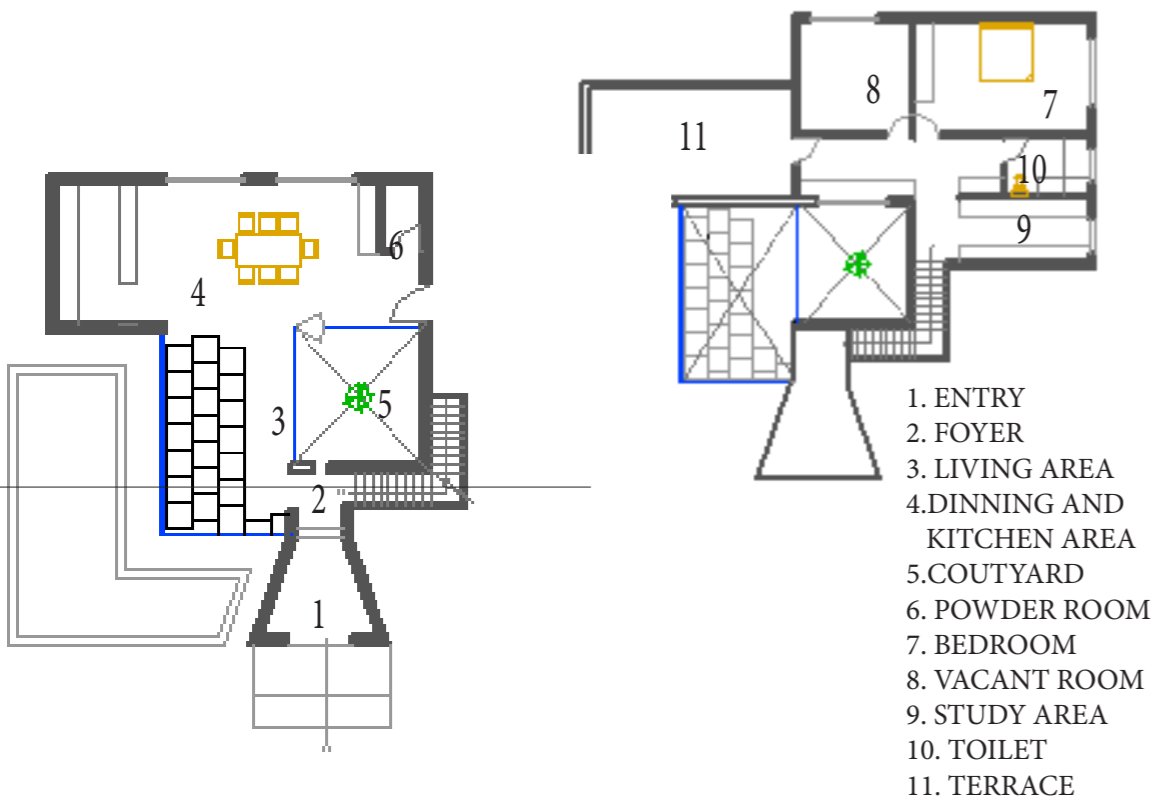

The Joint Box

A "BOX" is a vacant sensual space ,
 space is beauty of mind ,
 mind is creation of thought
 thought are reflection of inner beauty
 beauty the first sense
 sence is the nature
 and adoration of nature iS "JOINT"

The secret to brilliant poetry lies in its gradual and uninterrupted flow from one verse to the other. Similarly this ease needs to be translated into spaces and the way their functions mingle.

The Joint Box concept encompasses various concepts to achieve this ease in its design. Another aspect of poetry that brings it to life is its communication of emotions. Emotions arise from Nature, and instantaneously give presence to the space.

The Joint Box aims to achieve emotions in the occupied space
 - A space well defined by straight lines.

The motion within the space reflects the evolution of emotion through a walk from a scared space to a slit of desire and beauty, with the edge of priority for path, either towards a glass with square with ups and down or toward silence of nature, leading toward the serenity of placid room ending with the wholeness of space for freedom, maturity, relaxation and dreams

FRONT VIEW

Section X-X

Sectional views

SECTIONAL VIEW B-B

SECTIONAL VIEW A-A

BIRD EYE VIEW

SECTIONAL VIEW C-C