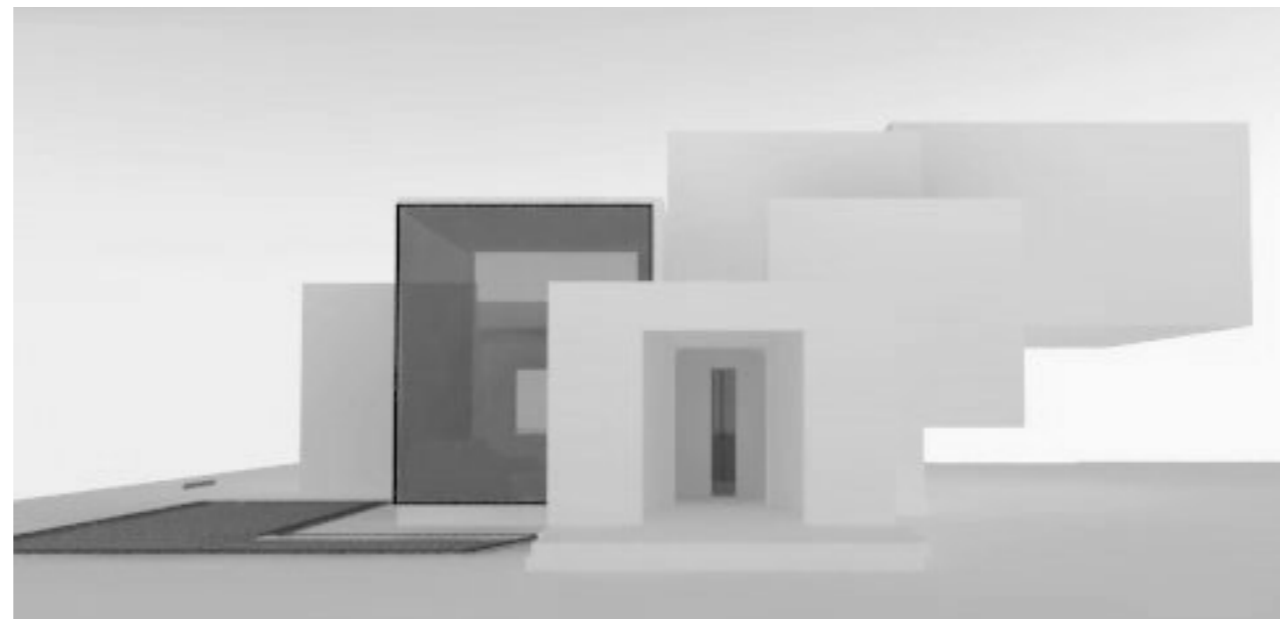

The Joint Box

A "BOX" is a vacant sensual space ,
 space is beauty of mind ,
 mind is creation of thought
 thought are reflection of inner beauty
 beauty the first sense
 sence is the nature
 and adoration of nature iS "JOINT"

The secret to brilliant poetry lies in its gradual and uninterrupted flow from one verse to the other. Similarly this ease needs to be translated into spaces and the way their functions mingle.

The Joint Box concept encompasses various concepts to achieve this ease in its design. Another aspect of poetry that brings it to life is its communication of emotions. Emotions arise from Nature, and instantaneously give presence to the space.

The Joint Box aims to achieve emotions in the occupied space
 - A space well defined by straight lines.

The motion within the space reflects the evolution of emotion through a walk from a scared space to a slit of desire and beauty, with the edge of priority for path, either towards a glass with square with ups and down or toward silence of nature, leading toward the serenity of placid room ending with the wholeness of space for freedom, maturity, relaxation and dreams