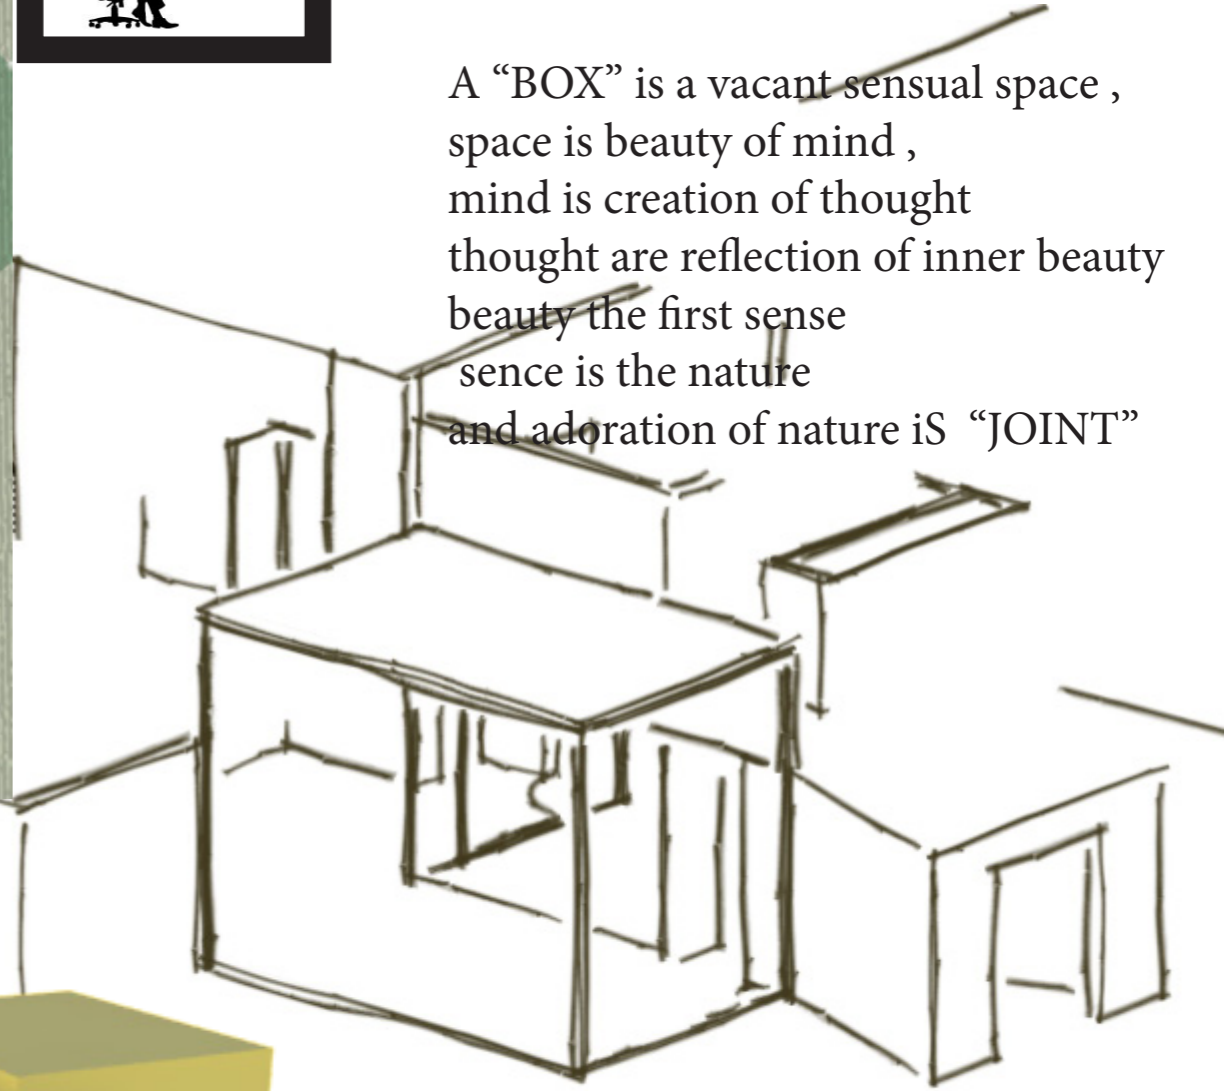

The Joint Box

A "BOX" is a vacant sensual space ,
 space is beauty of mind ,
 mind is creation of thought
 thought are reflection of inner beauty
 beauty the first sense
 sence is the nature
 and adoration of nature iS "JOINT"

The secret to brilliant poetry lies in its gradual and uninterrupted flow from one verse to the other. Similarly this ease needs to be translated into spaces and the way their functions mingle.

The Joint Box concept encompasses various concepts to achieve this ease in its design. Another aspect of poetry that brings it to life is its communication of emotions. Emotions arise from Nature, and instantaneously give presence to the space.

The Joint Box aims to achieve emotions in the occupied space
 - A space well defined by straight lines.

The motion within the space reflects the evolution of emotion through a walk from a scared space to a slit of desire and beauty, with the edge of priority for path, either towards a glass with square with ups and down or toward silence of nature, leading toward the serenity of placid room ending with the wholeness of space for freedom, maturity, relaxation and dreams