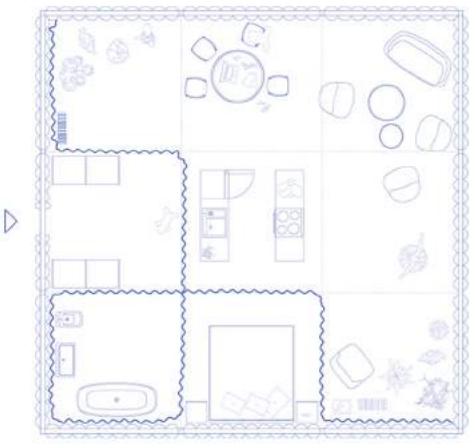

The main principle of our house is modular unit in form of a cube 3x3x3 meters. We come with generalized idea of a flat composed of nine cubes thanks to what we get a space of dimensions 9x9x3 meters. Generous space for living for every user. Created inner space isn't loaded with bearing structure which could possibly divide space without satisfaction of our imagination. The owner becomes the architect of his own living space and oneself defines level of comfort and intimacy.

It means that the division itself is created by form of curtain which are changeable and give opportunity to infinite variability of colorful and material combination of fabric. The space becomes in a while multifunctional or closed to itself as an introvert and gains intimate character of monofunctionality. We can observe it on good example: Do you want to present your house to visit as an open big space where everyone can go everywhere or on the other side use a curtain as a stylish hide for mess which you didn't clean up in time.

As we talk about system of moving curtains we use magnetic ceiling on the principle of pixels. On the ceiling there are electromagnets which are switching on /off according to the application in the device and then the magnet attached to the top of fabric moves wherever we want and creates various spaces. It's that simple: you just draw your preferred scheme. It has almost illimitable track, it depends only of choosing a type (material, length) of fabric. As time goes there is opportunity to change living space as you wish.