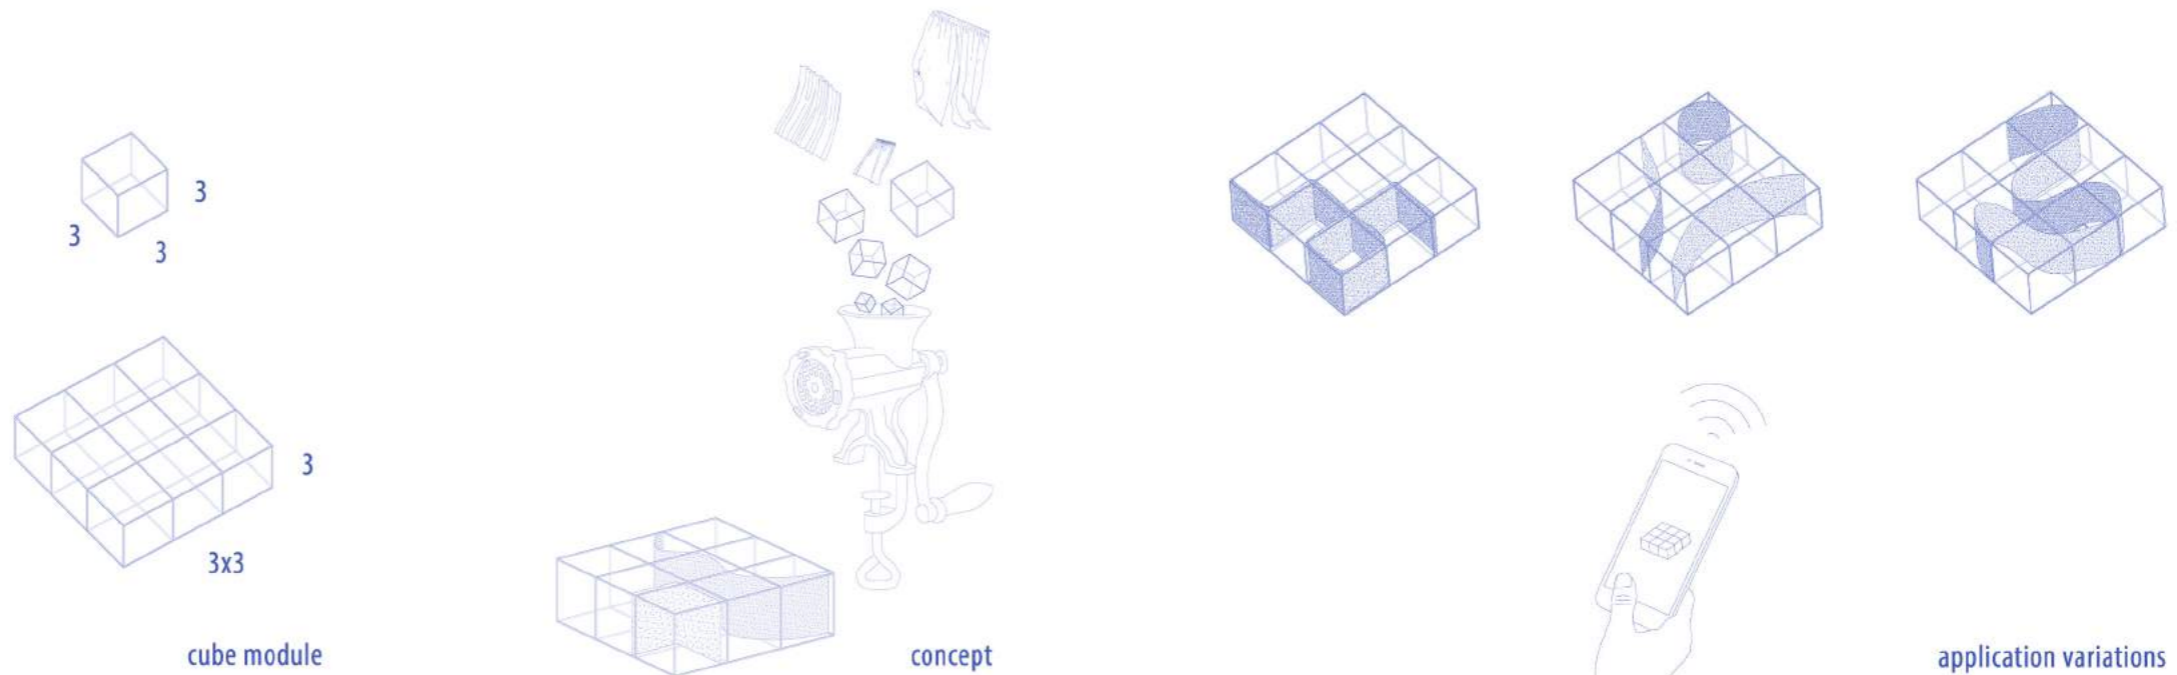

The function doesn't exist, everyone creates own function. It's enough to choose curtain of your choice. House is variable to life's circumstances such as growing family, improvement of living status, changing of users or their progressive age.

The main principle of our house is modular unit in form of a cube 3x3x3 meters. We come with generalized idea of a flat composed of nine cubes thanks to what we get a space of dimensions 9x9x3 meters. Generous space for living for every user. Created inner space isn't loaded with bearing structure which could possibly divide space without satisfaction of our imagination. The owner becomes the architect of his own living space and oneself defines level of comfort and intimacy.

It means that the division itself is created by form of curtain which are changeable and give opportunity to infinite variability of colorful and material combination of fabric. The space becomes in a while multifunctional or closed to itself as an introvert and gains intimate character of monofunctionality. We can observe it on good example: Do you want to present your house to visit as an open big space where everyone can go everywhere or on the other side use a curtain as a stylish hide for mess which you didn't clean up in time.

As we talk about system of moving curtains we use magnetic ceiling on the principle of pixels. On the ceiling there are electromagnets which are switching on /off according to the application in the device and then the magnet attached to the top of fabric moves wherever we want and creates various spaces. It's that simple: you just draw your preferred scheme. It has almost illimitable track, it depends only of choosing a type (material, length) of fabric. As time goes there is opportunity to change living space as you wish.