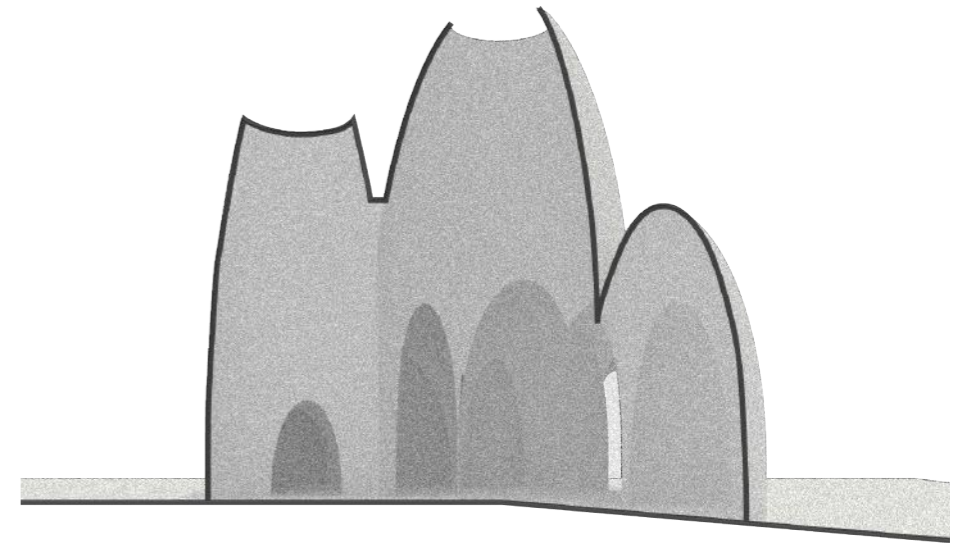

GENESIS

Architecture creating borders. Limits defining room around human.

As well as the man, architecture was born in the moment, when grew up from the ground and resisted the earth's gravity. It was the moment when the vertical wall cut the horizontal space and separated the finite room from infinite nature. From two sticks supporting each other, to triangular tents, architrave system or beam structures, construction found its most precise form in the vault - the load-bearing element that is well known through civilisation and evoke the feeling of architecture in people from different countries and generations.

We took this element, form it according to human scale and multiply it into the structure, which provide visitor the shelter from the outside world, as well as different experience of space and its special qualities. Experience of the hight and the scale, experience of the ground and sky.

Different heights, different experiences, different space, different feeling.

genesis diagram

plan

top view

perspective section view

perspective section view