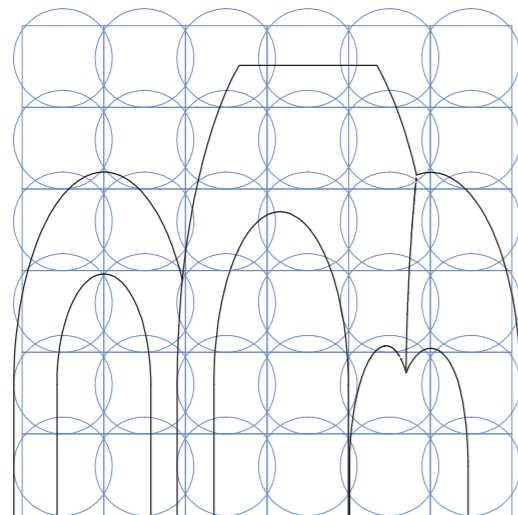

GENESIS

Architecture creating borders. Limits defining room around human.

As well as the man, architecture was born in the moment, when grew up from the ground and resisted the earth's gravity. It was the moment when the vertical wall cut the horizontal space and separated the finite room from infinite nature. From two sticks supporting each other, to triangular tents, architrave system or beam structures, construction found its most precise form in the vault - the load-bearing element that is well known through civilisation and evoke the feeling of architecture in people from different countries and generations.

We took this element, form it according to human scale and multiply it into the structure, which provide visitor the shelter from the outside world, as well as different experience of space and its special qualities. Experience of the hight and the scale, experience of the ground and sky.

Different heights, different experiences, different space, different feeling.

genesis diagram

plan

top view

perspective section view

perspective section view