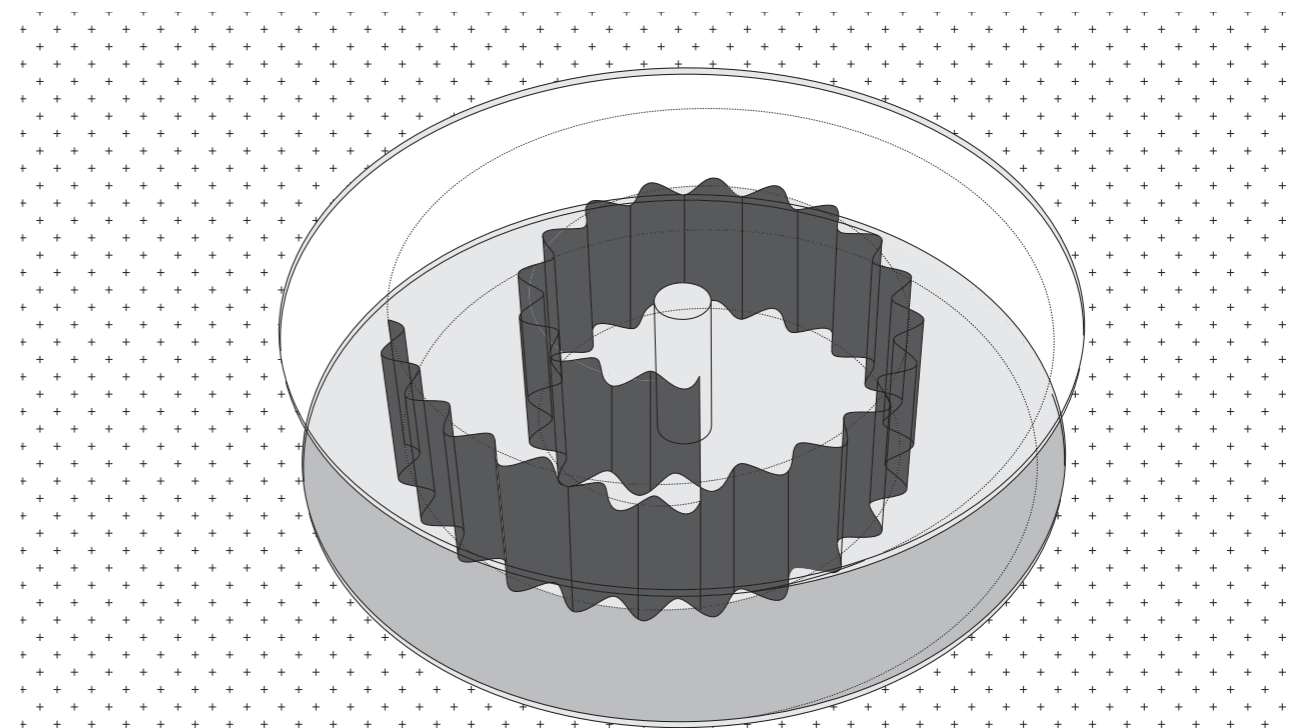

~ UNFOLDING PARTITION ~
unveil or enclose

14.0M

[TEAM 1145]

~ UNFOLDING PARTITION ~

What is the initial spatial qualities for the house?

Before human know a house.
Before human know a building.
Before human know an architecture.

The project focuses on how to make various spaces by using separation.
This separation should produce the inner space that will be connected or separated to outer space.

LESS ← ————— SEPARATED ————— → MORE

{ Circle + Spiral }

Without function, it does not means no possibility to have functions within space.
In contrast, it is means that function can take place everywhere within the space.

The circle was chosen to be the shape of this house.
Without corners, circle as infinite canvas for things spread around the space without focus points.
The spiral is also the basic curvature line that was chosen to address the idea of separation.
Because spiral produce the multi-layer divide between inner space and outer space,
the spatial qualities that was created by the dense of spiral's twist.