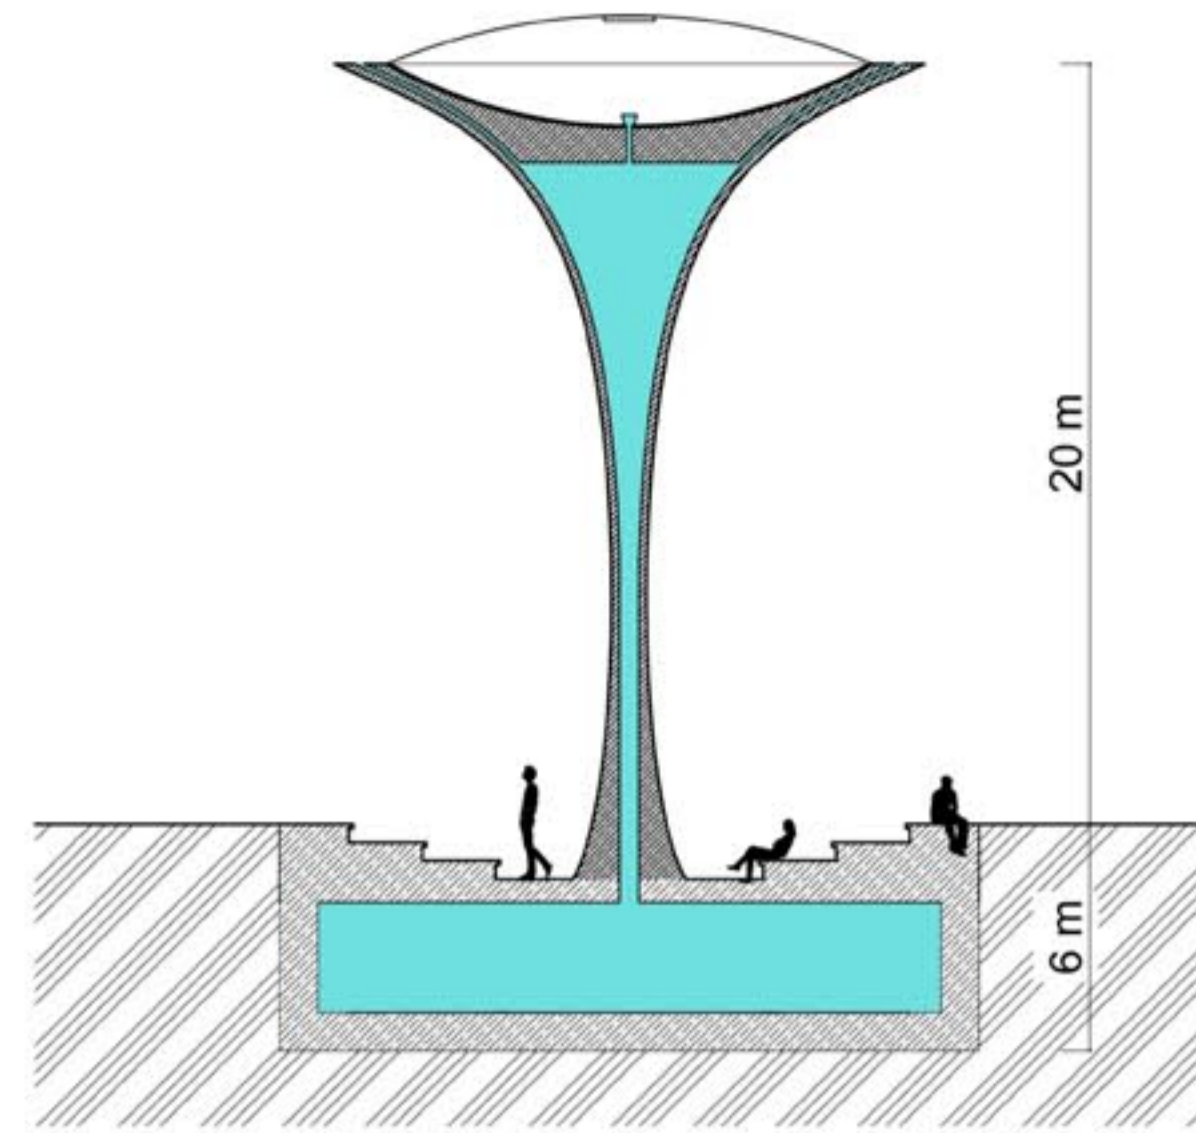

Marie works with Sun and rainwater to create specific environment. These components have added value generated by nature resources.

She is shining at night and smiling during the day.

On the top, there is a parabolic collector of solar energy and an optical concentrator. Energy is used for spraying water and creating a rainbow during sunny days. Water is a continuing of architectural form. It also refreshes the environment for participants of festival. Solar energy is also used for lightening at night. It is a signal for whole city that the festival takes place here and now. After the end of festival the intensity of light is reduced and structure remains a meeting point for this part of the city.

Marie opens to the heaven, shapes recall a silhouette of woman. It is subtle but firm.

section 1:200

floor plan 1:200

top view 1:200

Marie is situated in the heart of festival area as main point for participants to meet. Its position on a slight slope highlights the importance of meeting point.