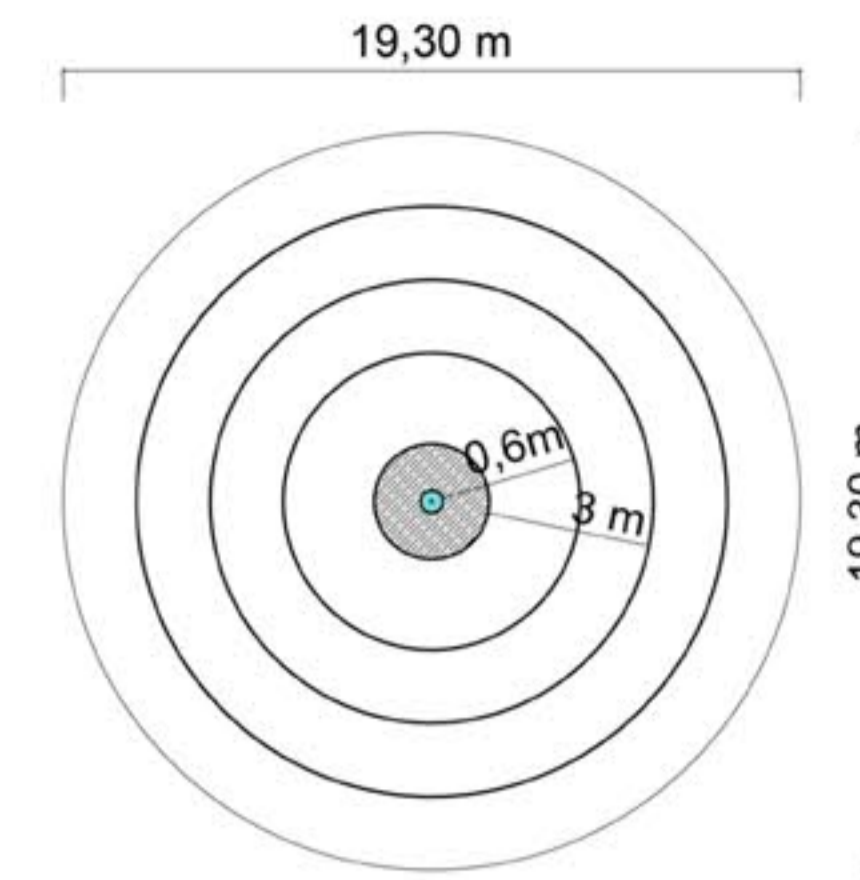

Marie opens to the heaven, shapes recall a silhouette of woman. It is subtle but firm.

section 1:200

floor plan 1:200

top view 1:200

Marie is situated in the heart of festival area as main point for participants to meet. Its position on a slight slope highlights the importance of meeting point.