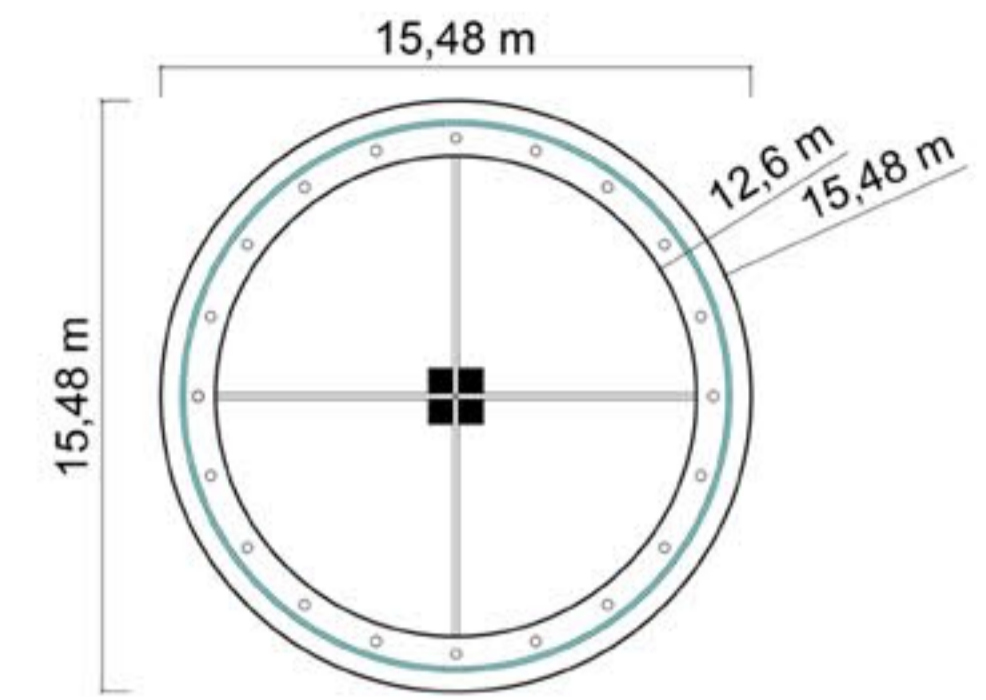

Marie opens to the heaven, shapes recall a silhouette of woman. It is subtle but firm.

section 1:200

floor plan 1:200

top view 1:200

Marie is situated in the heart of festival area as main point for participants to meet. Its position on a slight slope highlights the importance of meeting point.